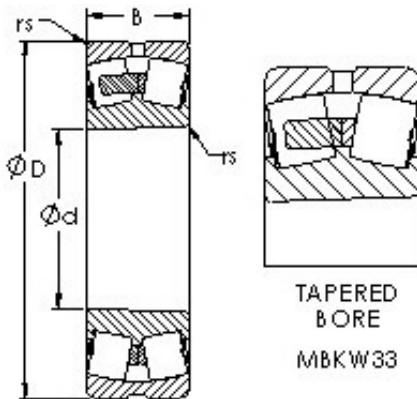

## AST 22244MBKW33 spherical roller bearings

Bearing No. 22244MBKW33

Size	220x400x108 mm
Bore Diameter	220 mm
Outer Diameter	400 mm
Width	108 mm
Bearing Type	tapered bore, lube groove & holes
Bore Dia (d)	220.0000
Outer Dia (D)	400.0000
Width (B)	108.0000
Radius (min) (rs)	4.000
Dynamic Load Rating (Cr)	1,485,000
Static Load Rating (Cor)	2,483,000
Max Speed (Grease) (X000 RPM)	1
Max Speed (Oil) (X000 RPM)	1
Weight (g)	62,360.00
Material	52100 Chrome steel, or equivalent

22244MBKW33 Bearing 2D drawings and 3D CAD models