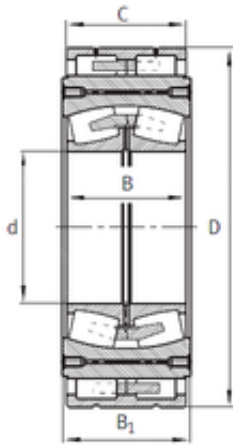

BEARING DRIVESHAFT, INC.

240 mm x 590,55 mm x 200 mm FAG
Z-534669.04.DRGL spherical roller bearings

Bearing No. Z-534669.04.DRGL

Size	240x590.55x200 mm
Bore Diameter	240 mm
Outer Diameter	590,55 mm
Width	200 mm
d	240 mm
D	590,55 mm
B	200 mm
B1	212,7 mm
C	200 mm

Z-534669.04.DRGL Bearing 2D drawings and 3D CAD models