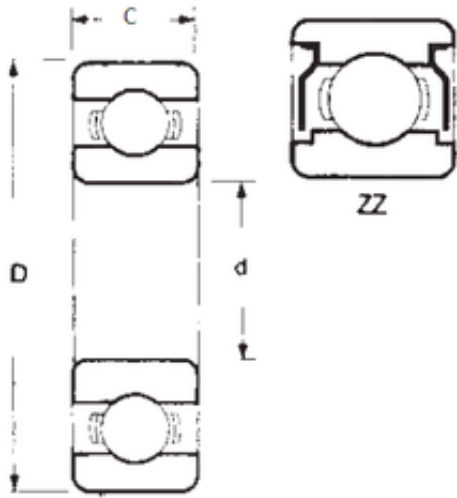

BEARING DRIVESHAFT, INC.

35 mm x 44 mm x 5 mm FBJ 6707ZZ deep groove ball bearings

Bearing No. 6707ZZ

Size	35x44x5 mm
Bore Diameter	35 mm
Outer Diameter	44 mm
Width	5 mm
d	35 mm
D	44 mm
B	5 mm
C	5 mm
Weight	0,015 Kg
Basic dynamic load rating (C)	1,864 kN
Basic static load rating (C0)	1,638 kN

6707ZZ Bearing 2D drawings and 3D CAD models