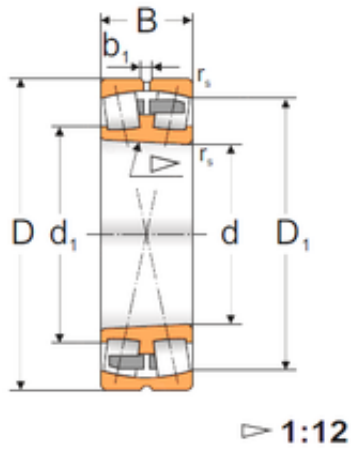

BEARING DRIVESHAFT, INC.

150 mm x 270 mm x 73 mm FBJ 22230K
spherical roller bearings

Bearing No. 22230K

Size	150x270x73 mm
Bore Diameter	150 mm
Outer Diameter	270 mm
Width	73 mm
d	150 mm
D	270 mm
B	73 mm
C	73 mm
Weight	18,42 Kg
Basic dynamic load rating (C)	558,8 kN
Basic static load rating (C0)	875 kN
(Grease) Lubrication Speed	950 r/min

22230K Bearing 2D drawings and 3D CAD models