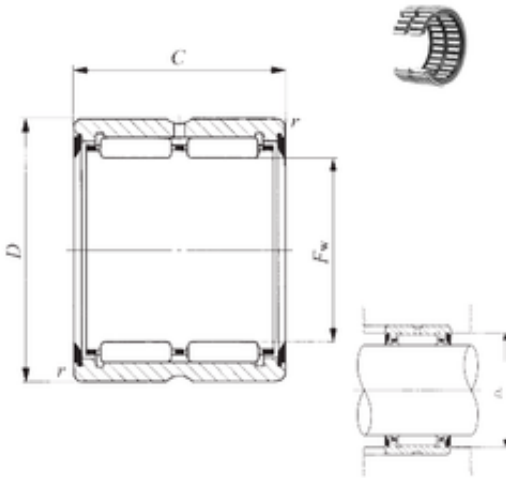

BEARING DRIVESHAFT, INC.

IKO RNA 6908UU needle roller bearings

Bearing No. RNA 6908UU

Size	48x62x40 mm
Bore Diameter	48 mm
Outer Diameter	62 mm
Width	40 mm
Fw	48 mm
D	62 mm
C	40 mm
r min.	0,6 mm
Da max.	58 mm
Weight	0,27 Kg
Basic dynamic load rating (C)	63,7 kN
Basic static load rating (C0)	117 kN

RNA 6908UU Bearing 2D drawings and 3D CAD models