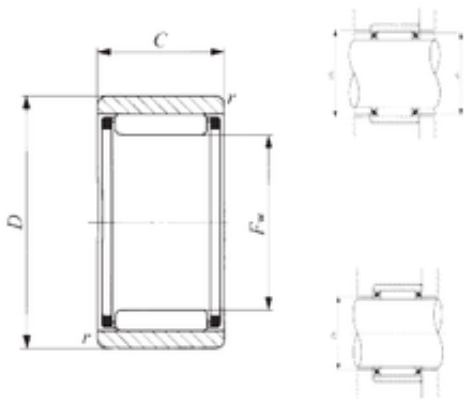

BEARING DRIVESHAFT, INC.

IKO RNAF 142213 needle roller bearings

Bearing No. RNAF 142213

RNAF 142213 Bearing 2D drawings and 3D CAD models

Size	14x22x13 mm
Bore Diameter	14 mm
Outer Diameter	22 mm
Width	13 mm
Fw	14 mm
D	22 mm
C	13 mm
r min.	0,3 mm
Da max.	20 mm
db	17,6 mm
Db	14,6 mm
Weight	0,0187 Kg
Basic dynamic load rating (C)	7,86 kN
Basic static load rating (C0)	9,41 kN