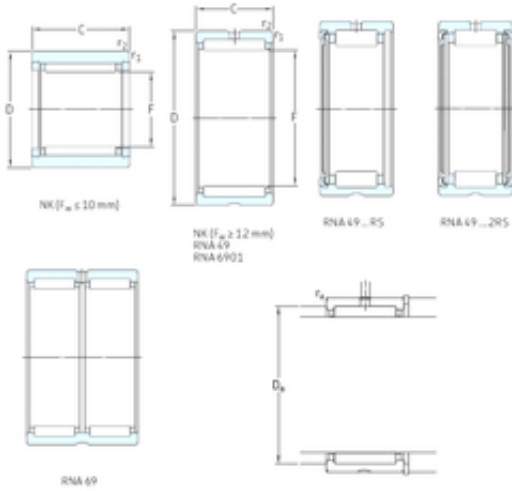

BEARING DRIVESHAFT, INC.

SKF NK30/30TN needle roller bearings

Bearing No. NK30/30TN

Size	30x40x30 mm
Bore Diameter	30 mm
Outer Diameter	40 mm
Width	30 mm
Fw	30 mm
D	40 mm
C	30 mm
Weight	0,092 Kg
Basic dynamic load rating (C)	36,9 kN
Basic static load rating (C0)	72 kN
Fatigue load limit (Pu)	9
Reference speed	13000 r/min

NK30/30TN Bearing 2D drawings and 3D CAD models